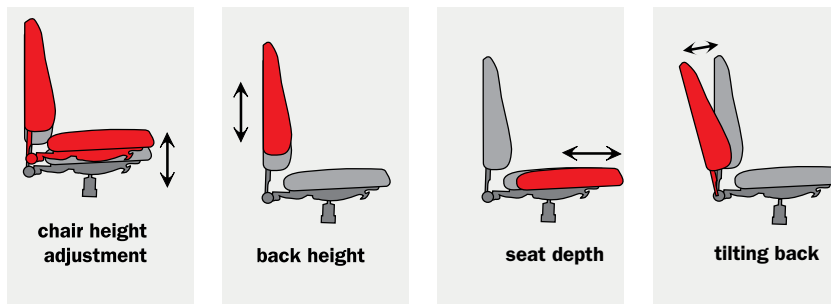

CLS61 (shown w/JR37 arms and optional Turn-lock footing package) Adjustable footing available for upcharge.

CLS61 (shown w/JR37 arms) Attractive and versatile stool with the amazing contours and "sit" of the PA55

CLS53 (shown w/KR240M arms)
Great for petite to medium builds and based on the design of the PA53

CLS57 (shown w/KR251 arms)
Extra generous seat and back design inspired by the PA57

Gain peace of mind from user-friendly control mechanisms and OM's standard 12-year limited warranty. We stand behind our chairs, so that you can be even more comfortable sitting in them.

grande spider package

classic lab stool adjustments

The Grande Spider Package is a standard feature on CLS series chairs and is the perfect combination of everyday practicality and attractive aesthetics. Featuring adaptable 65mm, extra-wide casters, an 8" chrome cylinder, and a chrome spider base with a fixed height footring, the CLS package was designed for trouble and worry-free use in even the most challenging environments.