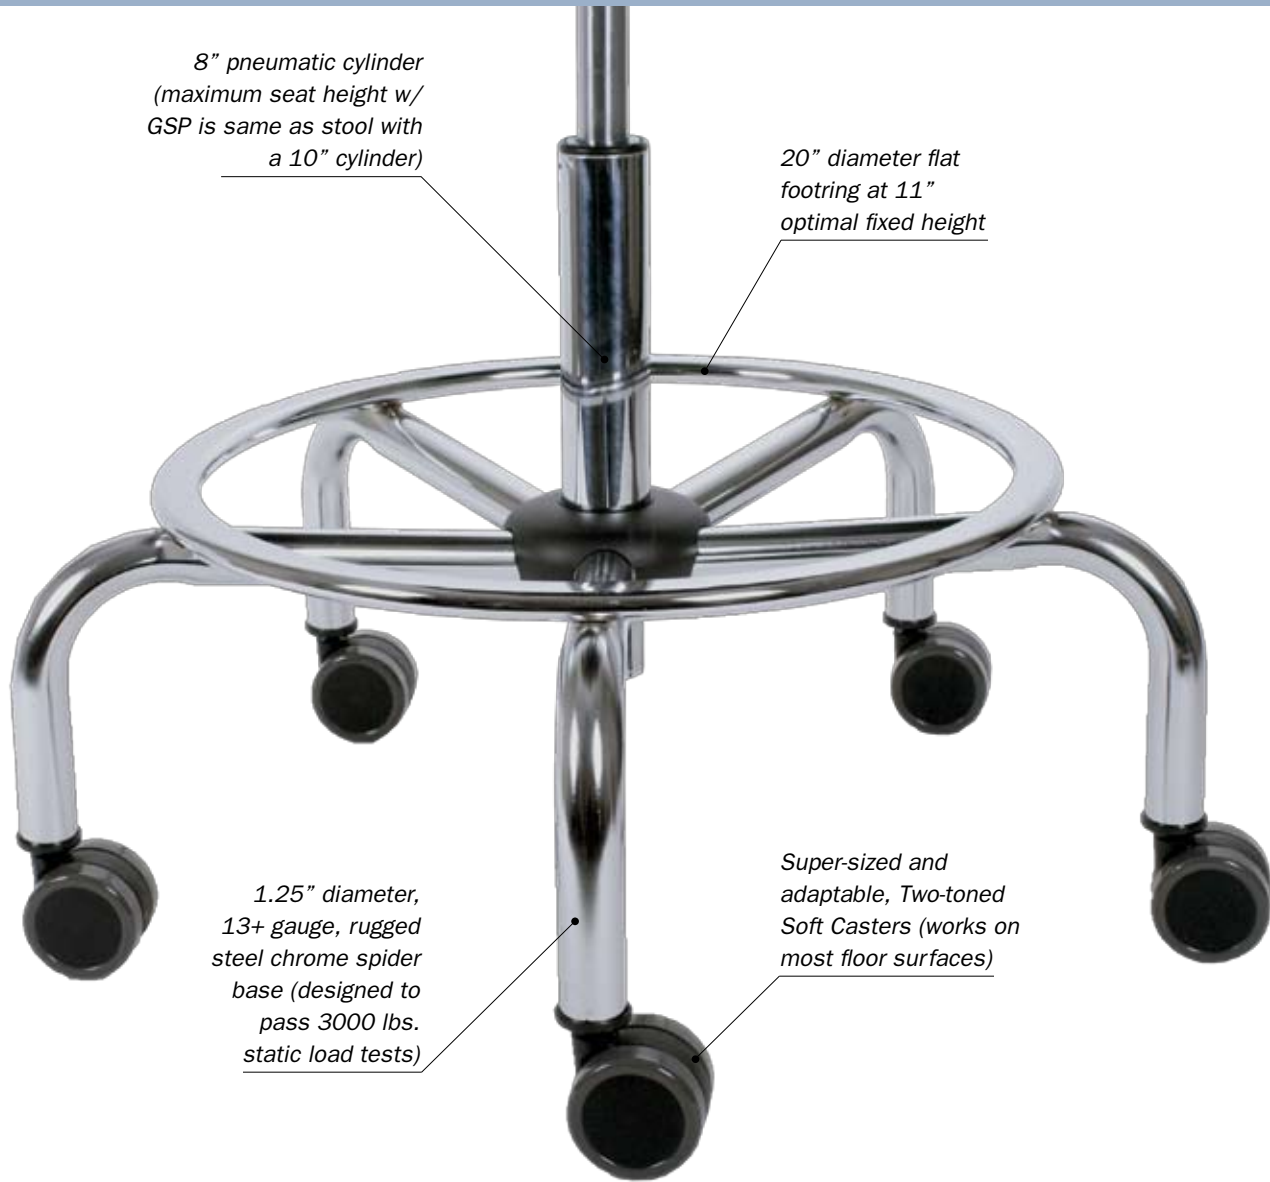

classic lab stool

The CLS series makes life easy for everyone from facility managers to bank tellers to lab technicians alike. Simplicity comes from designs that are based on our PA series chairs.

Ease-of-use comes from the standard Grande Spider Package (GSP) that takes the guesswork out of footing adjustment and gives CLS chairs superior mobility.

CLS61 (shown w/JR37 arms and optional Turn-lock footing package) Adjustable footing available for upcharge.

CLS61 (shown w/JR37 arms) Attractive and versatile stool with the amazing contours and "sit" of the PA55

CLS53 (shown w/KR240M arms)
Great for petite to medium builds and based on the design of the PA53

CLS57 (shown w/KR251 arms)
Extra generous seat and back design inspired by the PA57

Gain peace of mind from user-friendly control mechanisms and OM's standard 12-year limited warranty. We stand behind our chairs, so that you can be even more comfortable sitting in them.

grande spider package

classic lab stool adjustments

The Grande Spider Package is a standard feature on CLS series chairs and is the perfect combination of everyday practicality and attractive aesthetics. Featuring adaptable 65mm, extra-wide casters, an 8" chrome cylinder, and a chrome spider base with a fixed height footring, the CLS package was designed for trouble and worry-free use in even the most challenging environments.