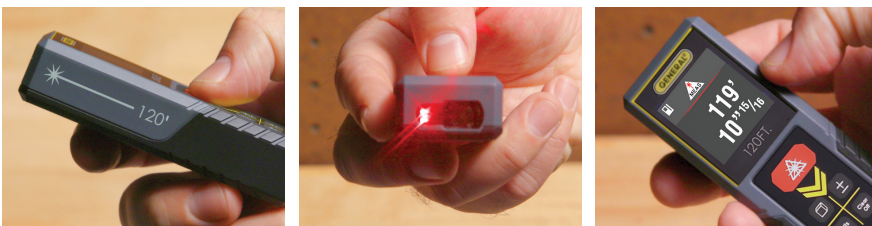

GENERAL®

120 FT. LASER DISTANCE MEASURE

LAYOUT A ROOM IN A MATTER OF SECONDS.

With a 120 ft. range and 1/16 in. accuracy, you can layout an entire room in seconds.

FEATURES

- **Button-activated laser** for one-hand, one-person operation
- **High-visibility color screen** with large white digits on a backlit screen
- **120 ft. laser capability** that makes measuring 10X faster*
- **Calculates** midpoints, areas, perimeters and volumes
- **Real-time measuring** that adjusts just like a tape measure

SPECIFICATIONS

Laser

- Measurement Range: 120 ft.
- Measurement Accuracy: 1/16 in.
- Minimum Measuring Distance: 10 in.
- Laser output: <1mW (Class II) @ wavelength of 630 to 670 nm
- Typical battery life: >3,000 measurements

Dimensions

- Size: 1.5 x 3.9 x 0.9 in.
- Weight (Unpackaged): 3.2 ozs.

INCLUDES

- (1) 120 ft. Laser distance measure
- (2) AAA batteries

**GENERAL®**