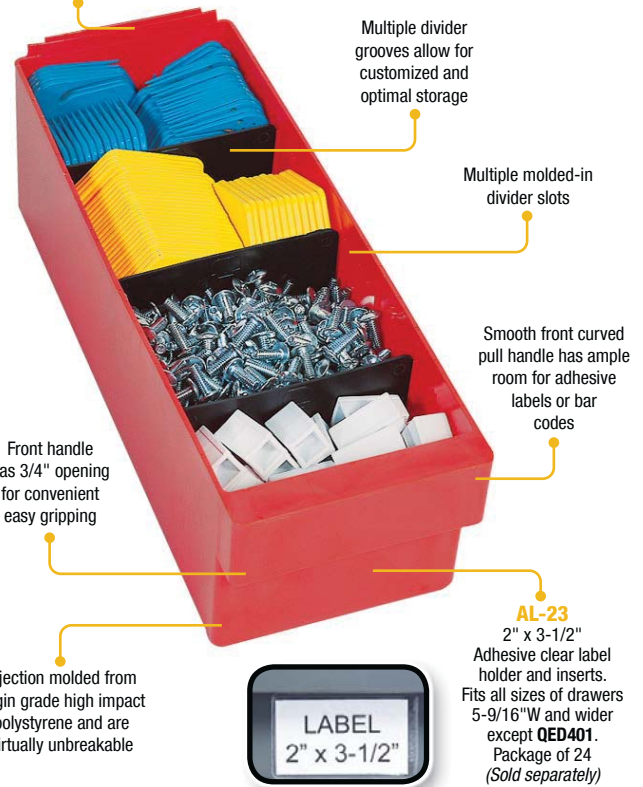

**Super Tuff Euro Drawers**

Super Tuff Euro Drawers are available in nine sizes and four colors and are designed for efficient organization of heavy parts, supplies, tools or equipment. Super Tuff Euro Drawers are injection molded from virgin grade high impact polystyrene and are virtually unbreakable. These heavy-duty drawers can be used on Quantum's open and closed shelf units and pick racks.

\*Rear tab adds an additional 3/8" to rear height

**PERFORMANCE FEATURES:**

- Available in 9 sizes
- Bins are injection molded from a virgin grade high impact polystyrene and are virtually unbreakable
- Drawers are completely waterproof
- Drawers are oil and chemical resistant
- Smooth front curved pull handle has ample room for adhesive labels or bar codes
- Front handle has 3/4" opening for convenient easy gripping
- Full width back ledge ensures spill free use
- Optional dividers are full height for subdividing bins and prevents mixing of parts
- Available in four colors ideal for color coding inventory: Blue, Yellow, Red and Gray

**9 SIZES AND 4 COLORS AVAILABLE**

Full width back ledge ensures spill free use when used on shelving

**HEAVY-DUTY DRAWERS VIRTUALLY UNBREAKABLE**

**12" Deep Euro Drawers**

**18" Deep Euro Drawers**

**24" Deep Euro Drawer**