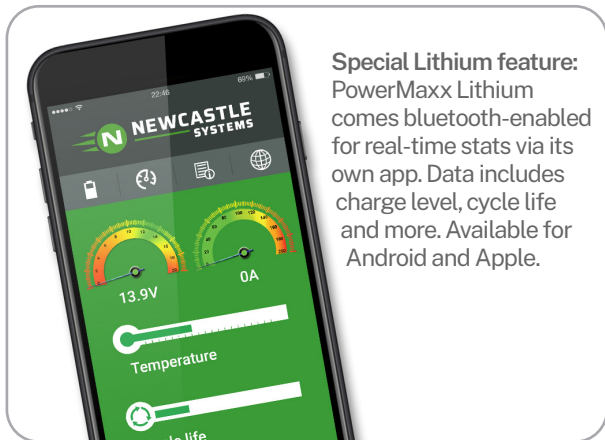

POWERMAXX LITHIUM

Advanced tech meets brute strength. Get up to a decade of superior performance before needing even a battery change. Significantly lower cost of ownership compared with PowerMaxx SLA.

Special Lithium feature: PowerMaxx Lithium comes bluetooth-enabled for real-time stats via its own app. Data includes charge level, cycle life and more. Available for Android and Apple.