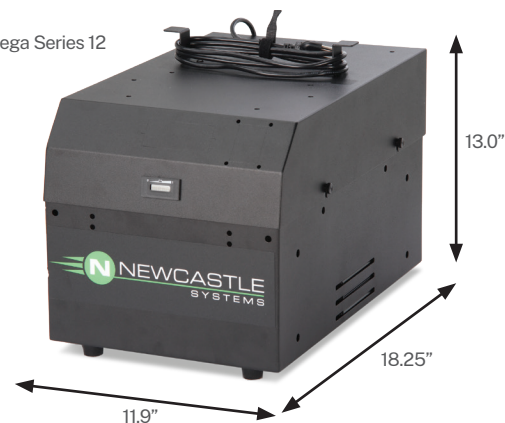

PowerPack Mega Series 12