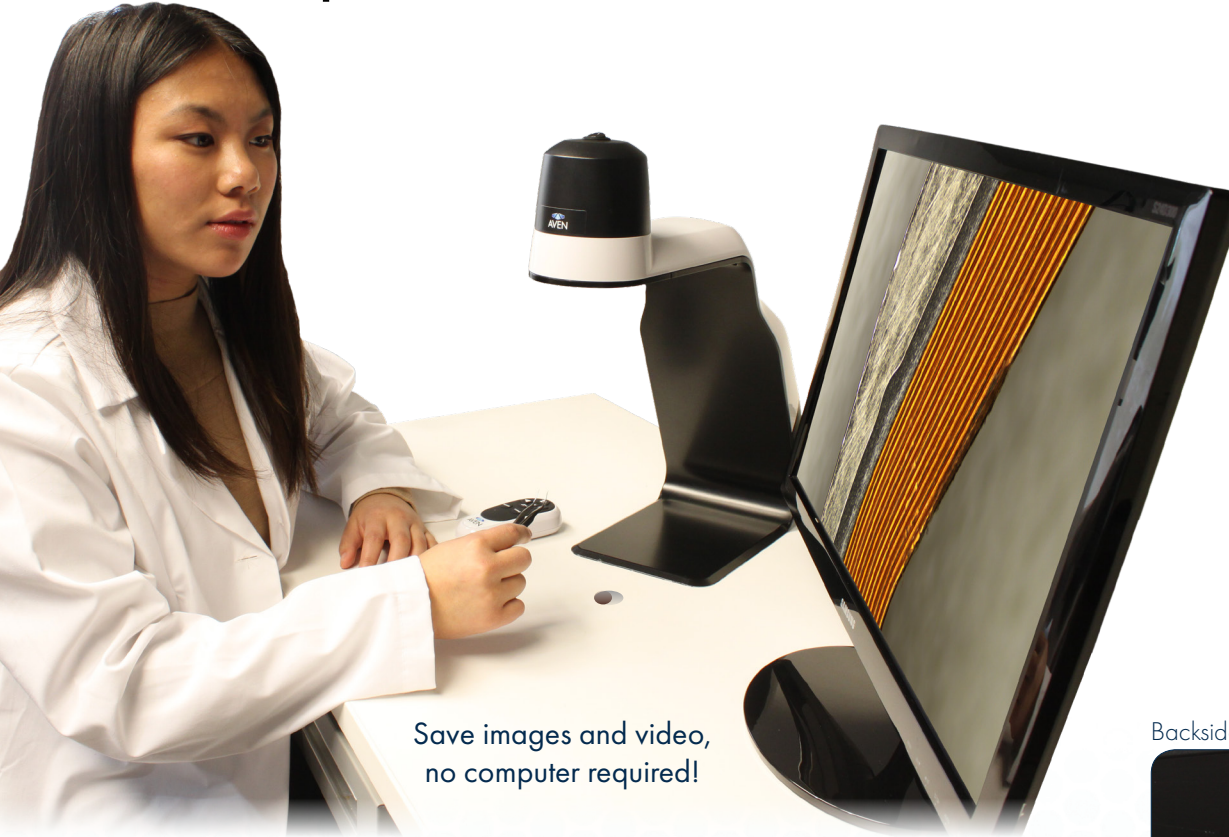

# SharpVue® PLUS

Capture Images to USB Drive	30x Optical	DisplayPort & USB Outputs	Includes Imaging Software
No PC Required	Up to 300x Digital	1080p High-Res Imaging	Annotate & Measure

Save images and video, no computer required!

## Cutting-Edge Technology Meets Comfortable Viewing

Aven's SharpVue Plus combines cutting-edge technology with comfort and ease of use. The SharpVue Plus has carried over all the popular features of the original SharpVue system, such as the attractive compact design and its fixed 9-inch working distance. This new model also retains the dual USB/DisplayPort outputs to connect to either a PC or an HD monitor. The SharpVue Plus's revamped camera offers improved image quality at up to 30x magnification, with a DisplayPort output that provides a real-time 1080p HD video image with little-to-no lag time. While users can still utilize the SharpVue's software for image and video capture, the SharpVue Plus now features a USB port for saving images to a USB drive, no computer required.

### Features:

- 30x optical, up to 300x digital magnification
- DisplayPort and USB output
- Built-in LEDs with On/Off switch
- Fixed 9-inch working distance
- Auto focus camera
- Includes remote control for on-screen settings

Backside

Built-in image capture to USB drive

DisplayPort

SharpVue Plus	
Item Number	26700-136
Magnification	30x optical, up to 300x digital
Camera	Auto focus
Illumination	Built-in LEDs with On/Off switch
Dimensions / Weight	16in x 6.7in x 13.77in / 9.9lbs
Outputs	DisplayPort and USB
Operating Systems	Windows 7/8/10
Package Contents	SharpVue Plus Digital Inspection System, 4' power cable, HDMI cable, USB cable, SharpVue Imaging Software