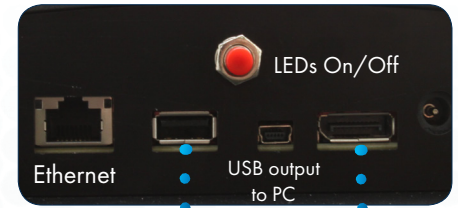

# SharpVue® PLUS

Capture Images to USB Drive	30x Optical	DisplayPort & USB Outputs	Includes Imaging Software
No PC Required	Up to 300x Digital	1080p High-Res Imaging	Annotate & Measure

Save images and video, no computer required!

## Cutting-Edge Technology Meets Comfortable Viewing

Aven's SharpVue Plus combines cutting-edge technology with comfort and ease of use. The SharpVue Plus has carried over all the popular features of the original SharpVue system, such as the attractive compact design and its fixed 9-inch working distance. This new model also retains the dual USB/DisplayPort outputs to connect to either a PC or an HD monitor. The SharpVue Plus's revamped camera offers improved image quality at up to 30x magnification, with a DisplayPort output that provides a real-time 1080p HD video image with little-to-no lag time. While users can still utilize the SharpVue's software for image and video capture, the SharpVue Plus now features a USB port for saving images to a USB drive, no computer required.

### Features:

- 30x optical, up to 300x digital magnification
- DisplayPort and USB output
- Built-in LEDs with On/Off switch
- Fixed 9-inch working distance
- Auto focus camera
- Includes remote control for on-screen settings

Backside

Built-in image capture to USB drive

DisplayPort

SharpVue Plus	
Item Number	26700-136
Magnification	30x optical, up to 300x digital
Camera	Auto focus
Illumination	Built-in LEDs with On/Off switch
Dimensions / Weight	16in x 6.7in x 13.77in / 9.9lbs
Outputs	DisplayPort and USB
Operating Systems	Windows 7/8/10
Package Contents	SharpVue Plus Digital Inspection System, 4' power cable, HDMI cable, USB cable, SharpVue Imaging Software