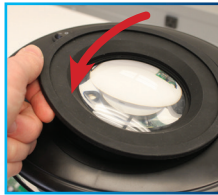

In-X

Interchangeable Magnification
Patent Pending

- Interchangeable Lenses
- Choose Your Magnification
- 64 SMD LEDs
- 20,000 Hour Lifespan
- Brightness Controls
- Touch Sensitive Buttons
- Spring Balanced Arm
- No Pinch Hazards

The Next Level
X - change lenses
- pand magnification
- tended flexibility

Easy Lens Replacement,
No Tools Required

Remove Lens

Insert New Lens

Interchangeable Lens
5 diopter, 2.25x magnification

Brightness Control
touch sensitive buttons

Covered Spring
Balanced Arm

no pinching hazards or
exposed springs

Tension Control Knob
adjusts 360°
rotatable head

Decorative Stainless
Steel Ring

Xplore the Possibilities

Crystal clear lenses provide up to 4.75x magnification