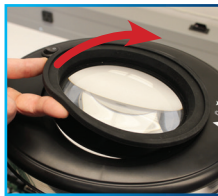

In-X

Interchangeable Magnification
Patent Pending

- Interchangeable Lenses
- Choose Your Magnification
- 64 SMD LEDs
- 20,000 Hour Lifespan
- Brightness Controls
- Touch Sensitive Buttons
- Spring Balanced Arm
- No Pinch Hazards

The Next Level
X - change lenses
- pand magnification
- tended flexibility

Easy Lens Replacement,
No Tools Required

Remove Lens

Insert New Lens

Interchangeable Lens
5 diopter, 2.25x magnification

Brightness Control
touch sensitive buttons

Covered Spring
Balanced Arm

no pinching hazards or
exposed springs

Tension Control Knob
adjusts 360°
rotatable head

Decorative Stainless
Steel Ring

Xplore the Possibilities

Crystal clear lenses provide up to 4.75x magnification