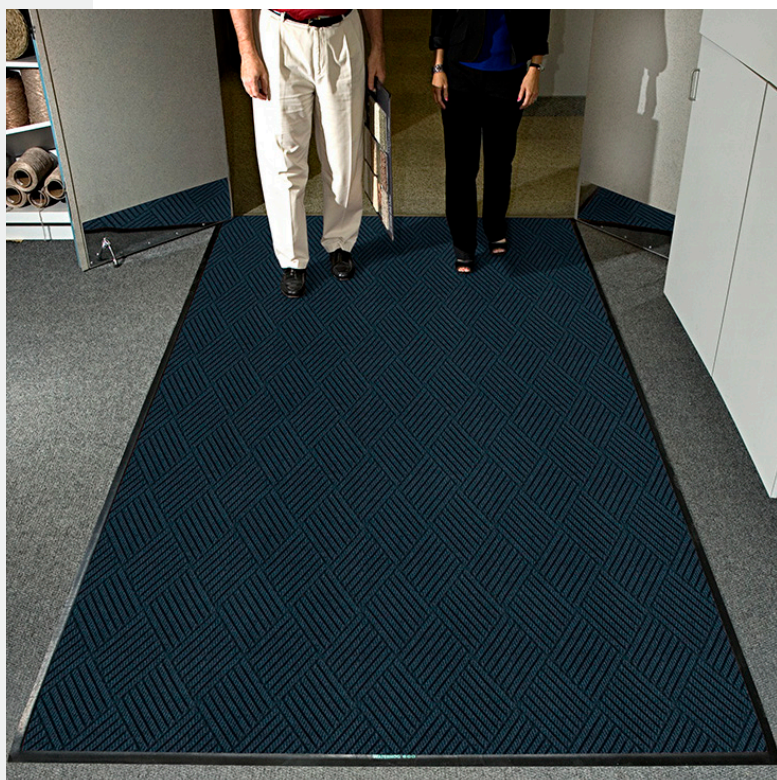

WaterHog® Max Diamonds Mats

Scraper/Wiper Mats • Indoor/Outdoor

Classic Rubber Border

Fashion Fabric Border