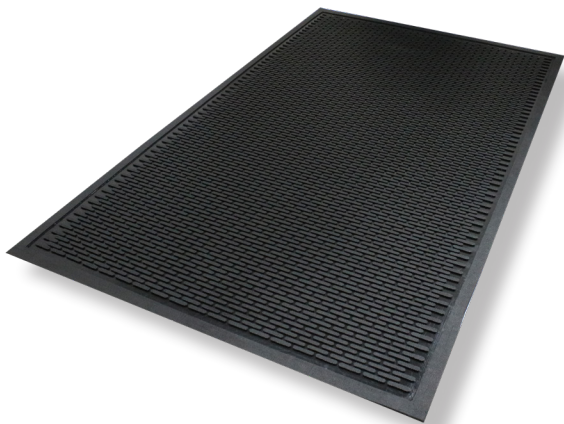

SuperScrape™ Mats

Scraper Mats • Outdoor

SuperScrape mats feature molded tread surface cleats that effectively scrape tough dirt and grime from shoes. They are ideal for use outside as a scraper mat or as a slip-resistant mat in wet areas.

- **Clean** – Surface cleats effectively remove and trap dirt and sand below shoe level to prevent tracking
- **Safe** – Slip-resistant even in wet environments; certified high-traction by the National Floor Safety Institute (NFSI)
- **Durable** – Grease/oil proof and chemical resistant
- **Easy to Clean** – Lightweight flexible design ensures easy handling and cleaning (shake off soil and hose off); can be commercially laundered or autoclave sterilized

Surface cleats
effectively remove dirt and sand
from shoes, and trap it below
shoe level to minimize tracking

SuperScrape™ Mats

Scraper Mats • Outdoor

Product No. 5555
Product No. 555*

Size (ft.)	Size (in.)	Shipping Weight
2.5' x 3' *	29" x 34"	8 lbs.
3' x 5' *	34" x 55"	14 lbs.
3' x 10' *	34" x 111"	27 lbs.
4' x 6' *	45" x 68"	21 lbs.
4' x 8'	45" x 94"	30 lbs.
6' x 6'	68" x 68"	31 lbs.
6' x 8'	68" x 96"	44 lbs.