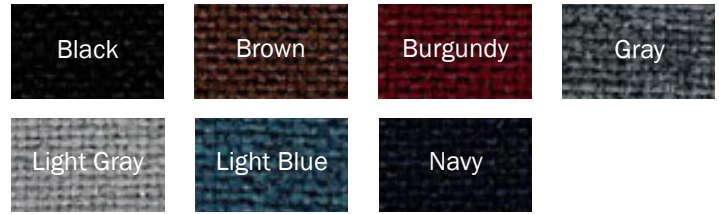

Fabric Options:

Seat Back Options:

Armrest Options:

Fixed Height and Width Arms

Fixed Height and Adjustable Width Arms

Adjustable Height and Width Arms

Adjustment Options:

Height and Back Tilt. This control has two levers for seat height and back angle adjustment and back height adjustment with knob.