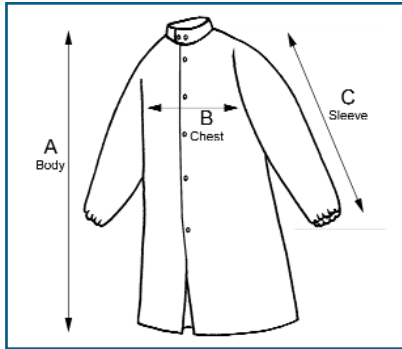

# Product Dimensions

## AlphaGuard® Frocks

Dimensions	Part No.	Size	Body (A)	Chest (B)	Sleeve (C)
	FK-32122-1	S	40 ½"	21 ¾"	33 ½"
	FK-32122-2	M	42 ½"	22 ¾"	34 ½"
	FK-32122-3	L	43 ½"	23 ½"	35 ½"
	FK-32122-4	XL	46"	24 ¾"	36 ½"
	FK-32122-5	2X	47 ½"	26 ½"	37 ½"
	FK-32122-6	3X	51 ½"	29"	40"
	FK-32122-7	4X	52 ½"	29 ½"	41"