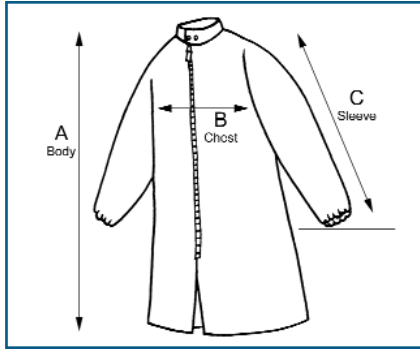

Product Dimensions

ComforTech[®] Frocks

Dimensions	Part No.	Size	Body (A)	Chest (B)	Sleeve (C)
	FK-J2141-1	S	40 ½"	21 ¾"	33 ½"
	FK-J2141-2	M	42 ½"	22 ¾"	34 ½"
	FK-J2141-3	L	43 ½"	23 ½"	35 ½"
	FK-J2141-4	XL	46"	24 ¾"	36 ½"
	FK-J2141-5	2X	47 ½"	26 ½"	37 ½"
	FK-J2141-6	3X	51 ½"	29"	40"
	FK-J2141-7	4X	52 ½"	29 ½"	41"