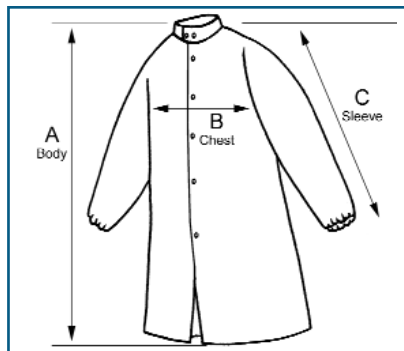

# Product Dimensions

## ComforTech® Frocks

Dimensions	Part No.	Size	Body (A)	Chest (B)	Sleeve (C)
	FK-J2121-1	S	40 ½"	21 ¾"	33 ½"
	FK-J2121-2	M	42 ½"	22 ¾"	34 ½"
	FK-J2121-3	L	43 ½"	23 ½"	35 ½"
	FK-J2121-4	XL	46"	24 ¾"	36 ½"
	FK-J2121-5	2X	47 ½"	26 ½"	37 ½"
	FK-J2121-6	3X	51 ½"	29"	40"
	FK-J2121-7	4X	52 ½"	29 ½"	41"
	FK-J2121-8	5X	53 ½"	30"	42"